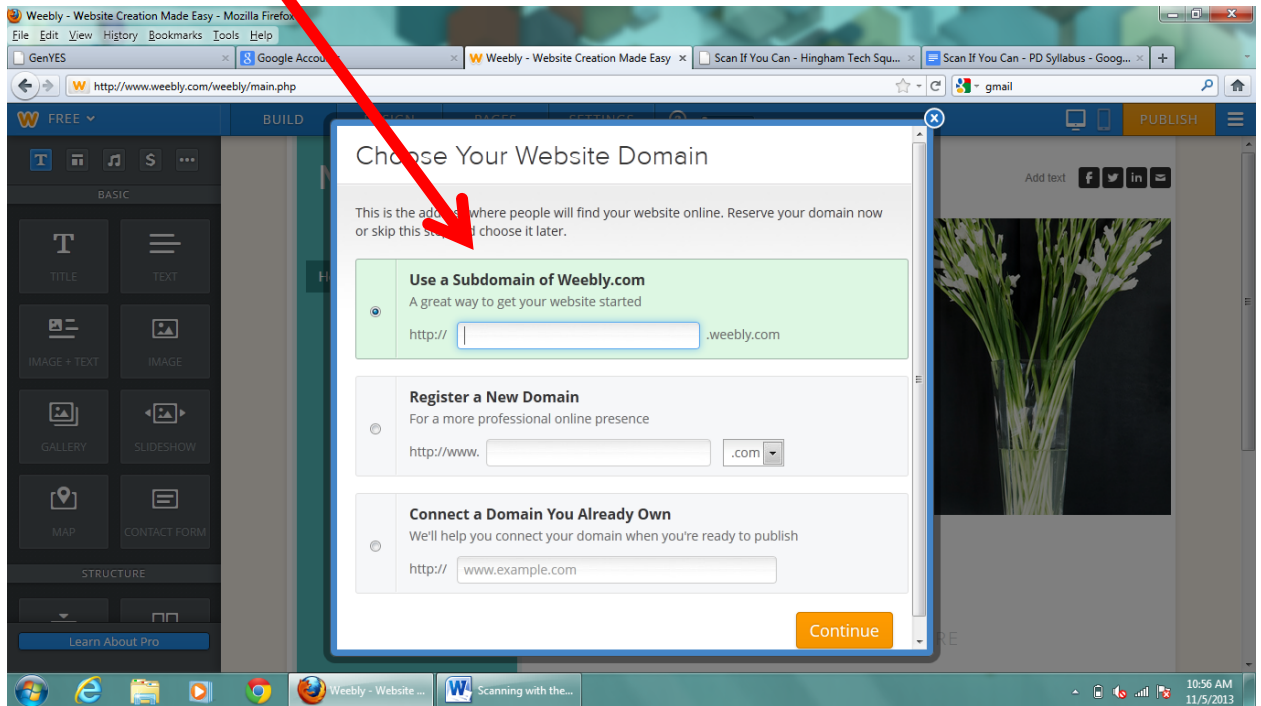

3

Choose a SUBDOMAIN